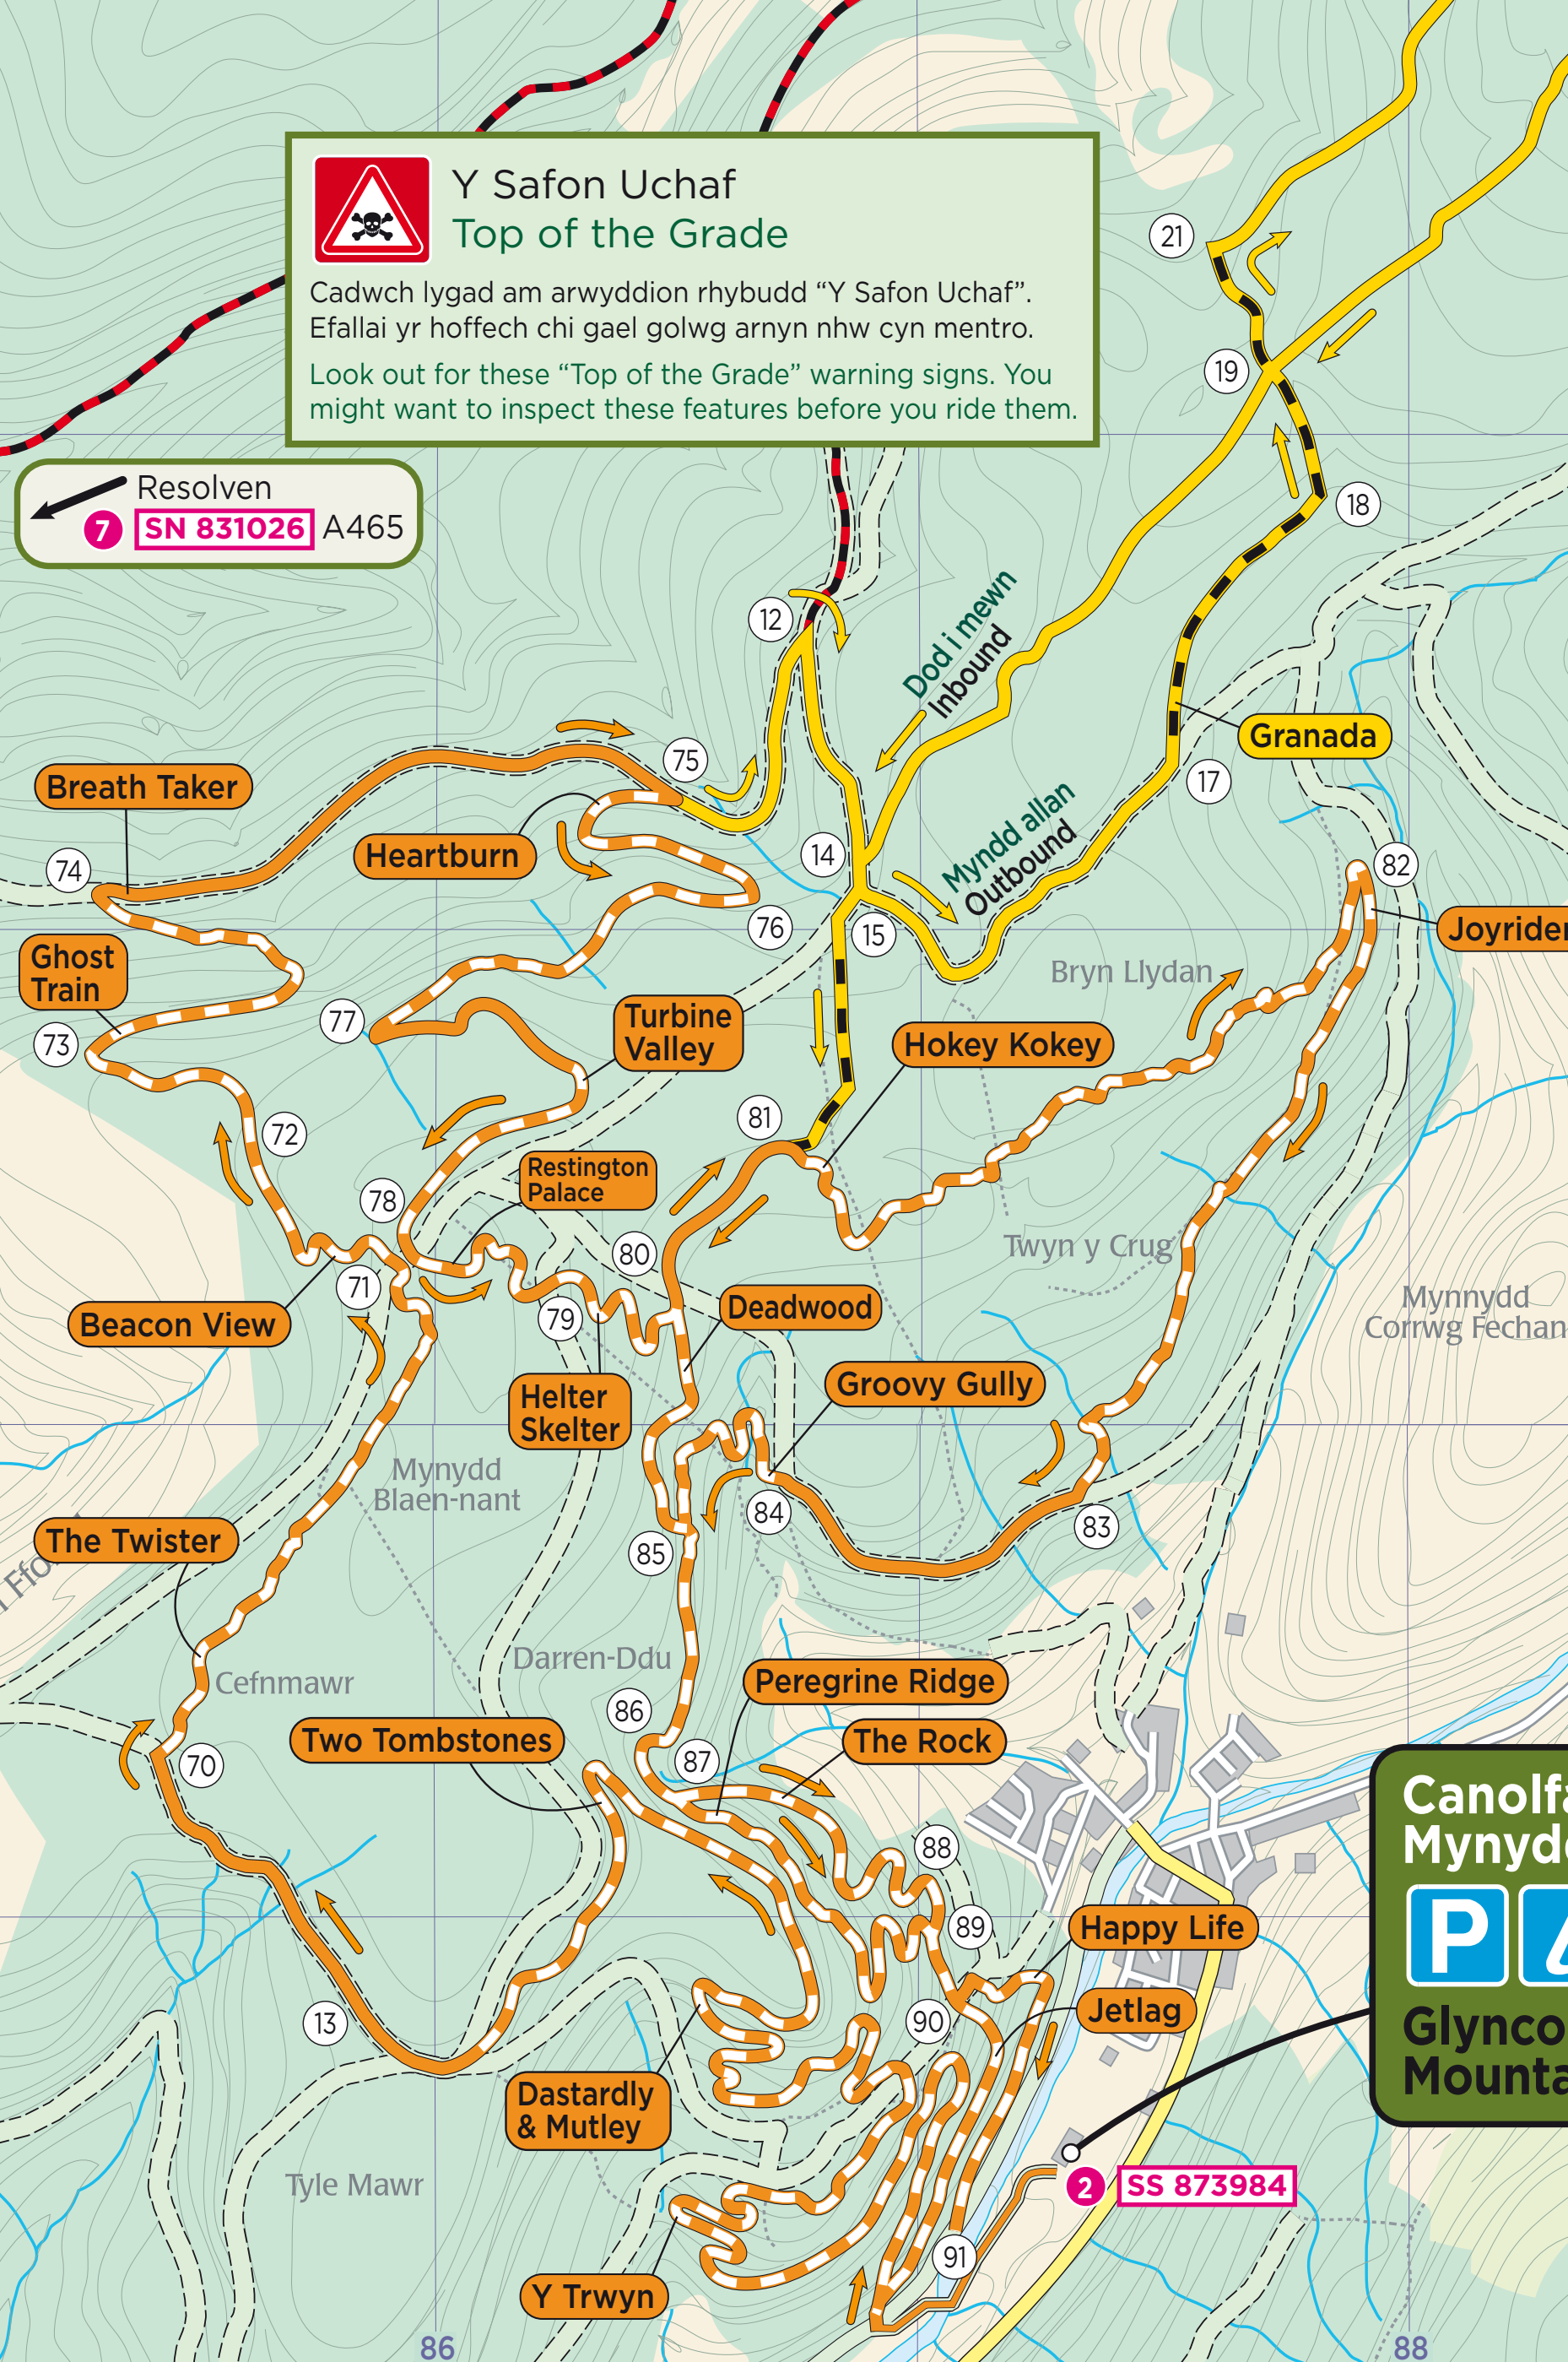

Y Safon Uchaf Top of the Grade

Cadwch lygad am arwyddion rhybudd "Y Safon Uchaf".
Efallai yr hoffech chi gael golwg arnyn nhw cyn mentro.

Look out for these "Top of the Grade" warning signs. You
might want to inspect these features before you ride them.

Resolven

7 SN 831026 A465

Canolf
Mynydd
P 4
Glynco
Mounta

2 SS 873984